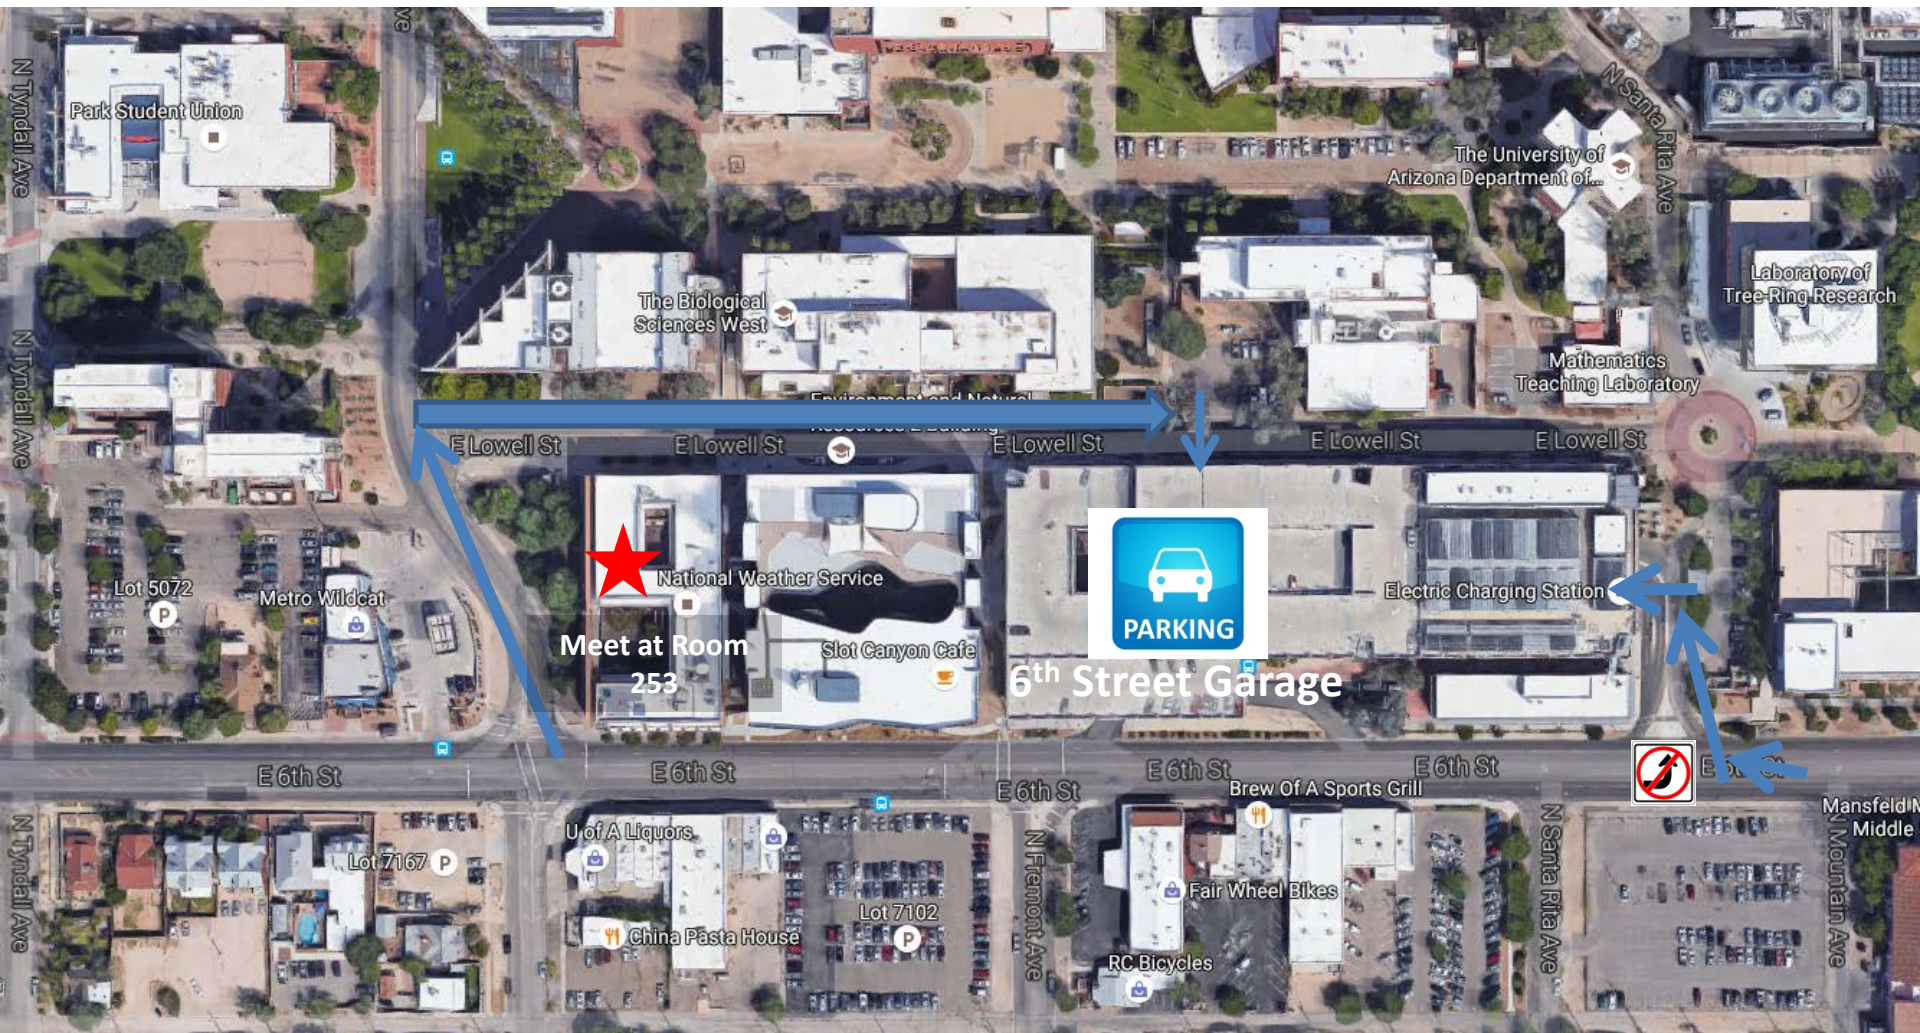

NWS and USGS Partner Open House Location and Parking Map

Office Location: ENRB Building at NE Corner of 6th St. and Park Ave

Please park in the 6th Street Garage. Pickup a ticket to let you in. The NWS Tucson and USGS are located in the original ENR building on the NE corner of 6th Street and Park Ave. You can walk straight through the “slot canyon” opening through the new ENR2 building to access our building. We will meet in Room 253 on the second floor, enter at top of exterior stairs from courtyard.